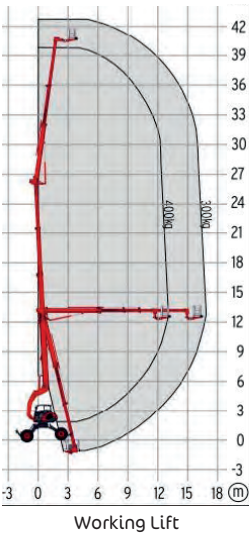

Puma 42GTX

More than just height

HigherAccess
Spider Lift Hire Specialists

08456 044 054 www.higheraccess.co.uk

Puma 42GTX

	Work Platform	Boomlift
Working height max.	42.70m	29.60m
Working height with 400kg	39.70m	26.60m
Horizontal outreach with 300kg	16.70m	16.70m
Horizontal outreach with 400kg	13.00m	13.00m
Up-and-over clearance, max.	24.90m	11.80m
Basket capacity	400kg	
Basket rotation	180°	
Turret rotation	continuously	
To be jacked up on ground slope of	18.0°/32.5%	
Height and width track adjustment	1.34m/3.71m	
Gradeability, max.	45.0°/100.0%	
Slope angle	35.0°/70.0%	
Travel speed (cabin)	10.0km/h	
Travel speed (basket)	6.0,m/h	
Platform height (A)	1.10m	
Platform length (B)	0.80m	
Platform width (C)	1.50m	
Length, without platform (D)	8.40m	
Length, overall (E)	9.20m	
Height, travelling position (F)	2.98m	
Width, min.	2.48m	
Ground clearance, max.	1.35m	
Length chassis (G)	6.19m	
Length outrigger footprint min. (H)	4.70m	
Width outrigger footprint min. (I)	4.60m	
Length outrigger footprint max. (J)	5.20m	
Width outrigger footprint front min. (K)	6.14m	
Width outrigger footprint back max. (L)	4.69m	
Wheels ø	1.35m	
Total weight	17,600kg	