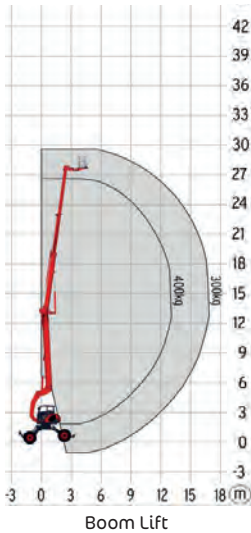

Puma 42GTX

More than just height

HigherAccess
Spider Lift Hire Specialists

08456 044 054 www.higheraccess.co.uk

Puma 42GTX

	Work Platform	Boomlift
Working height max.	42.70m	29.60m
Working height with 400kg	39.70m	26.60m
Horizontal outreach with 300kg	16.70m	16.70m
Horizontal outreach with 400kg	13.00m	13.00m
Up-and-over clearance, max.	24.90m	11.80m
Basket capacity	400kg	
Basket rotation	180°	
Turret rotation	continuously	
To be jacked up on ground slope of	18.0°/32.5%	
Height and width track adjustment	1.34m/3.71m	
Gradeability, max.	45.0°/100.0%	
Slope angle	35.0°/70.0%	
Travel speed (cabin)	10.0km/h	
Travel speed (basket)	6.0,m/h	
Platform height (A)	1.10m	
Platform length (B)	0.80m	
Platform width (C)	1.50m	
Length, without platform (D)	8.40m	
Length, overall (E)	9.20m	
Height, travelling position (F)	2.98m	
Width, min.	2.48m	
Ground clearance, max.	1.35m	
Length chassis (G)	6.19m	
Length outrigger footprint min. (H)	4.70m	
Width outrigger footprint min. (I)	4.60m	
Length outrigger footprint max. (J)	5.20m	
Width outrigger footprint front min. (K)	6.14m	
Width outrigger footprint back max. (L)	4.69m	
Wheels ø	1.35m	
Total weight	17,600kg	