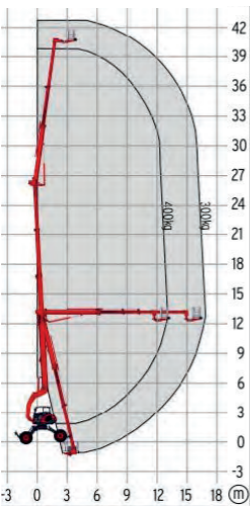

HAPUMA42

More than just height

Working Lift

Boom Lift

HigherAccess
Spider Lift Hire Specialists

08456 044 054 www.higheraccess.co.uk

HAPUMA42

	Work Platform	Boomlift
Working height max.	42.70m	29.60m
Working height with 400kg	39.70m	26.60m
Horizontal outreach with 300kg	16.70m	16.70m
Horizontal outreach with 400kg	13.00m	13.00m
Up-and-over clearance, max.	24.90m	11.80m
Basket capacity	400kg	
Basket rotation	180°	
Turret rotation	continuously	
To be jacked up on ground slope of	18.0°/32.5%	
Height and width track adjustment	1.34m/3.71m	
Gradeability, max.	45.0°/100.0%	
Slope angle	35.0°/70.0%	
Travel speed (cabin)	10.0km/h	
Travel speed (basket)	6.0,m/h	
Platform height (A)	1.10m	
Platform length (B)	0.80m	
Platform width (C)	1.50m	
Length, without platform (D)	8.40m	
Length, overall (E)	9.20m	
Height, travelling position (F)	2.98m	
Width, min.	2.48m	
Ground clearance, max.	1.35m	
Length chassis (G)	6.19m	
Length outrigger footprint min. (H)	4.70m	
Width outrigger footprint min. (I)	4.60m	
Length outrigger footprint max. (J)	5.20m	
Width outrigger footprint front min. (K)	6.14m	
Width outrigger footprint back max. (L)	4.69m	
Wheels ø	1.35m	
Total weight	17,600kg	