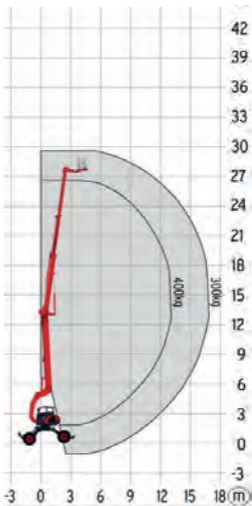

HAPUMA42

More than just height

Working Lift

Boom Lift

HigherAccess
Spider Lift Hire Specialists

08456 044 054 www.higheraccess.co.uk

HAPUMA42

	Work Platform	Boomlift
Working height max.	42.70m	29.60m
Working height with 400kg	39.70m	26.60m
Horizontal outreach with 300kg	16.70m	16.70m
Horizontal outreach with 400kg	13.00m	13.00m
Up-and-over clearance, max.	24.90m	11.80m
Basket capacity	400kg	
Basket rotation	180°	
Turret rotation	continuously	
To be jacked up on ground slope of	18.0°/32.5%	
Height and width track adjustment	1.34m/3.71m	
Gradeability, max.	45.0°/100.0%	
Slope angle	35.0°/70.0%	
Travel speed (cabin)	10.0km/h	
Travel speed (basket)	6.0,m/h	
Platform height (A)	1.10m	
Platform length (B)	0.80m	
Platform width (C)	1.50m	
Length, without platform (D)	8.40m	
Length, overall (E)	9.20m	
Height, travelling position (F)	2.98m	
Width, min.	2.48m	
Ground clearance, max.	1.35m	
Length chassis (G)	6.19m	
Length outrigger footprint min. (H)	4.70m	
Width outrigger footprint min. (I)	4.60m	
Length outrigger footprint max. (J)	5.20m	
Width outrigger footprint front min. (K)	6.14m	
Width outrigger footprint back max. (L)	4.69m	
Wheels ø	1.35m	
Total weight	17,600kg	