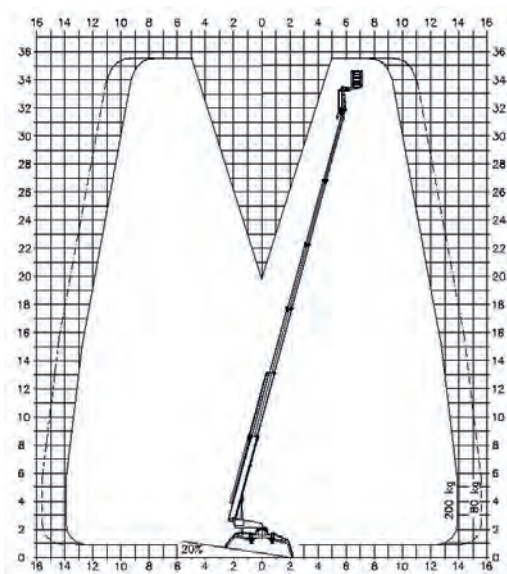

# Teupen Leo 36T

The lightweight,  
flexible giant.

- Dual power source - mains electric or diesel - can work indoors or out
- Large hydraulically adjustable tracks give great ground clearance - perfect for rough terrain
- Radio remote control - allows operator to remain a safe distance away during setup

# Teupen Leo 36T

Working Height (max.) (m)	35.50m
Platform Height (max.) (m)	33.50m
Lateral Outreach (max.) with 80kg (m)	15.20m
with 200kg (m)	13.50m
Safe Load on Cage (kg)	200
Cage Rotation	180°
Range of Rotation	450°
Limited Range of Rotation - one side narrow	180°
Setting the outriggers to narrow also limits the working height to 29.00m	
Limited Range of Rotation - both sides narrow	Not possible
Cage Dimensions (L x W x H) (m)	1.2 x 0.8 x 1.1m
Removable Cage	N
Length in Travelling Position (min.) (m)	8.10m
Width in Travelling Position (min.) (m)	1.58m
Height in Travelling Position (min.) (m)	1.98m
Net Weight (kg)	4,800
Setup Width - Standard - to outside edge of outrigger foot (m)	4.89m
Setup Length - Standard - to outside edge of outrigger foot (m)	4.34m
Setup Width - One Side Narrow - to outside edge of outrigger foot (m)	3.77m
Power Supply	Diesel
	240V Electric
Climbing Ability	20%
Setup Ability	20%
Maximum Point Load (N)	35,000
Load on 400mm Pad (N/cm <sup>2</sup> )	21.875
Load on 600mm Pad (N/cm <sup>2</sup> )	9.722
Load on 800mm Pad (N/cm <sup>2</sup> )	5.469
Live load in Setup Position (KN/m <sup>2</sup> )	2.219
Traffic Live Load (Kn/M <sup>2</sup> )	3.679
Adjustable Track Height/Width	Hydraulic - 0.22m Height Adjustment
Drive Speed	3.00km/h
Drive Control	Radio Remote Control